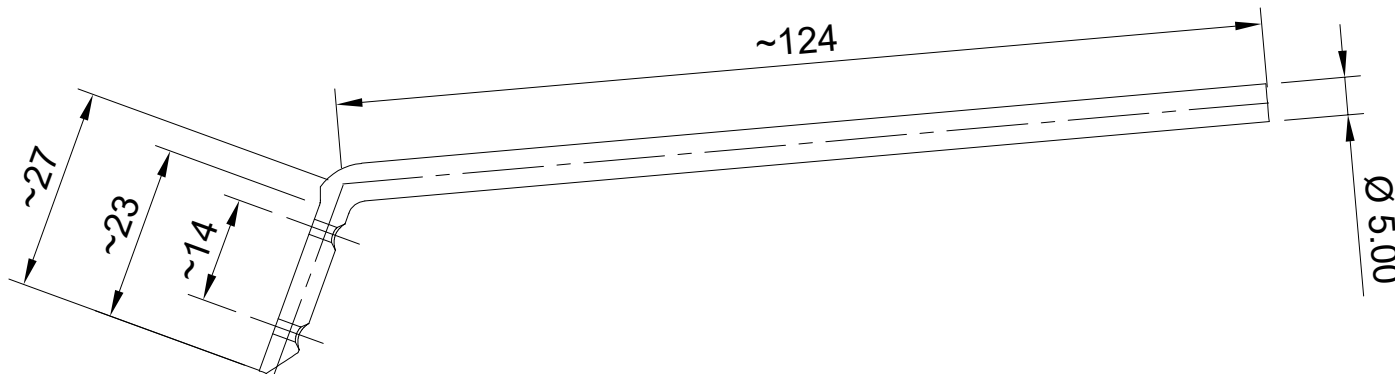

Lines to check printer accuracy.  
Both should be exactly 5 inches (127 mm) long.

A (1:1)

Feldbahn Firing Shovel

1:1

dimensions in mm